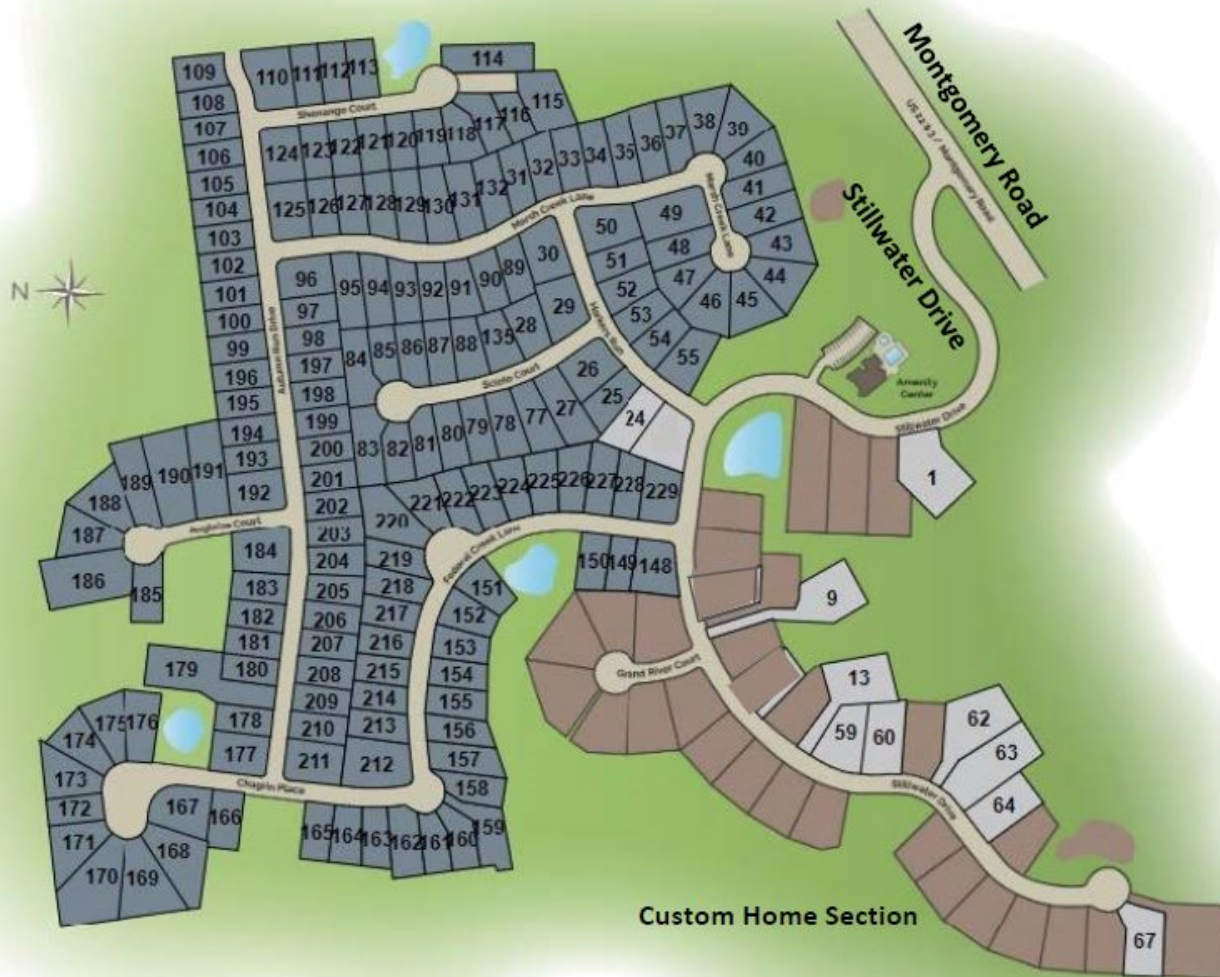

Homes by Gerbus, Inc.
Inspired Living by Design

RIVERCREST

Kings Schools - Hamilton Township, Warren County
Situated above the Little Miami River, available custom lots feature walkout wooded rear yards and picturesque scenic views. Neighborhood amenities include clubhouse, swimming pool, stocked pond, 50 acres of green space, and walking trails.

Availability and pricing subject to change without notice. 11.20

LOT SALES PRICE

1	\$180,000
9	\$201,530
13	\$201,530
59	\$191,900
60	\$197,250
62	\$218,650
63	\$211,160
64	\$202,600
67	\$212,930

Feeling Inspired? Let's get started – contact us today!